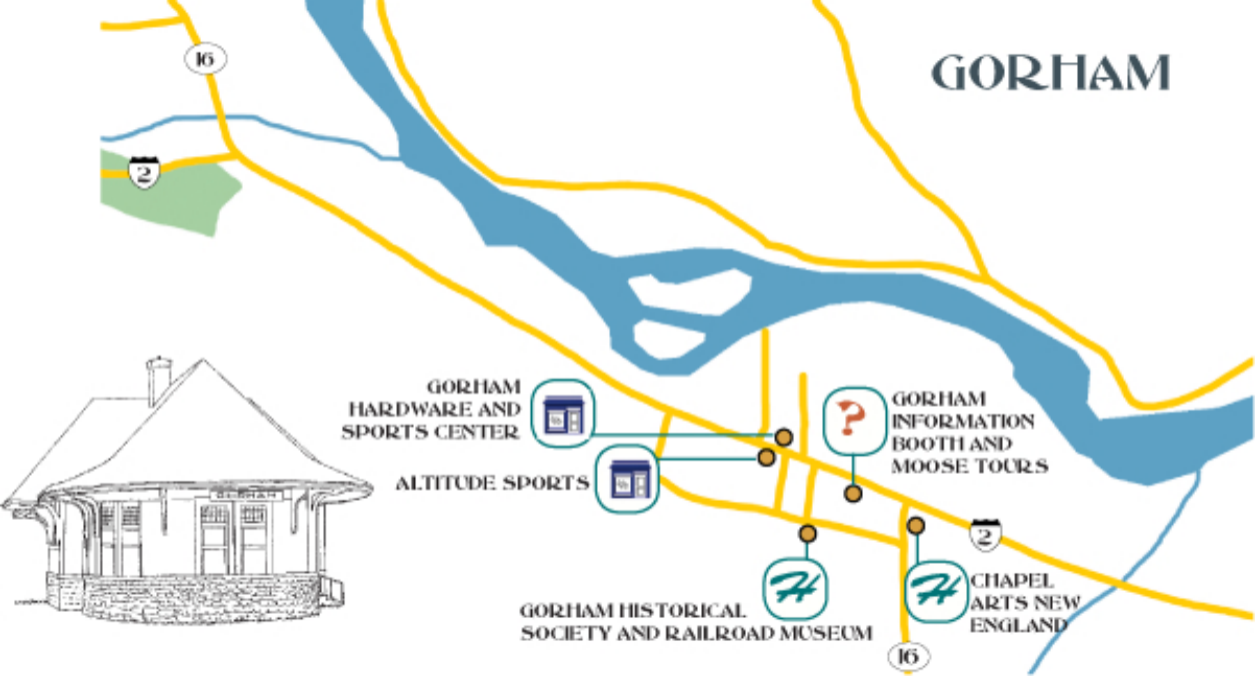

GORHAM

16

2

GORHAM
HARDWARE AND
SPORTS CENTER

ALTITUDE SPORTS

GORHAM
INFORMATION
BOOTH AND
MOOSE TOURS

GORHAM HISTORICAL
SOCIETY AND RAILROAD MUSEUM

CHAPEL
ARTS NEW
ENGLAND